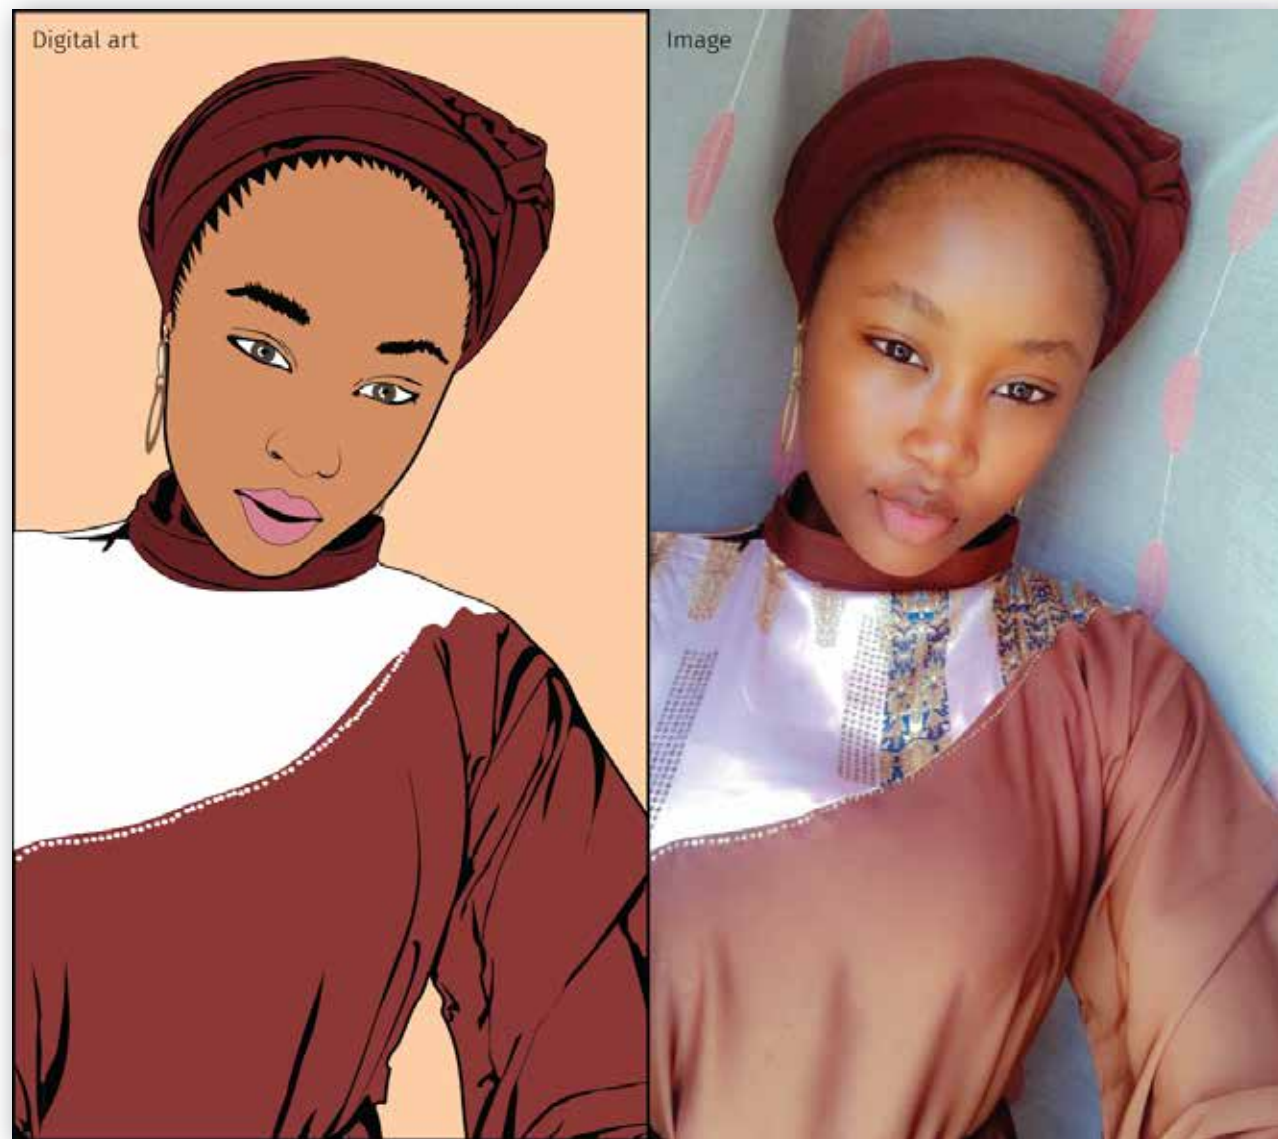

Lady S Digital Art

Lady S Digital Art

Digital art design for a client designed by TachMIBS. This digital art was designed using corel draw.

Duration: 24 hours.