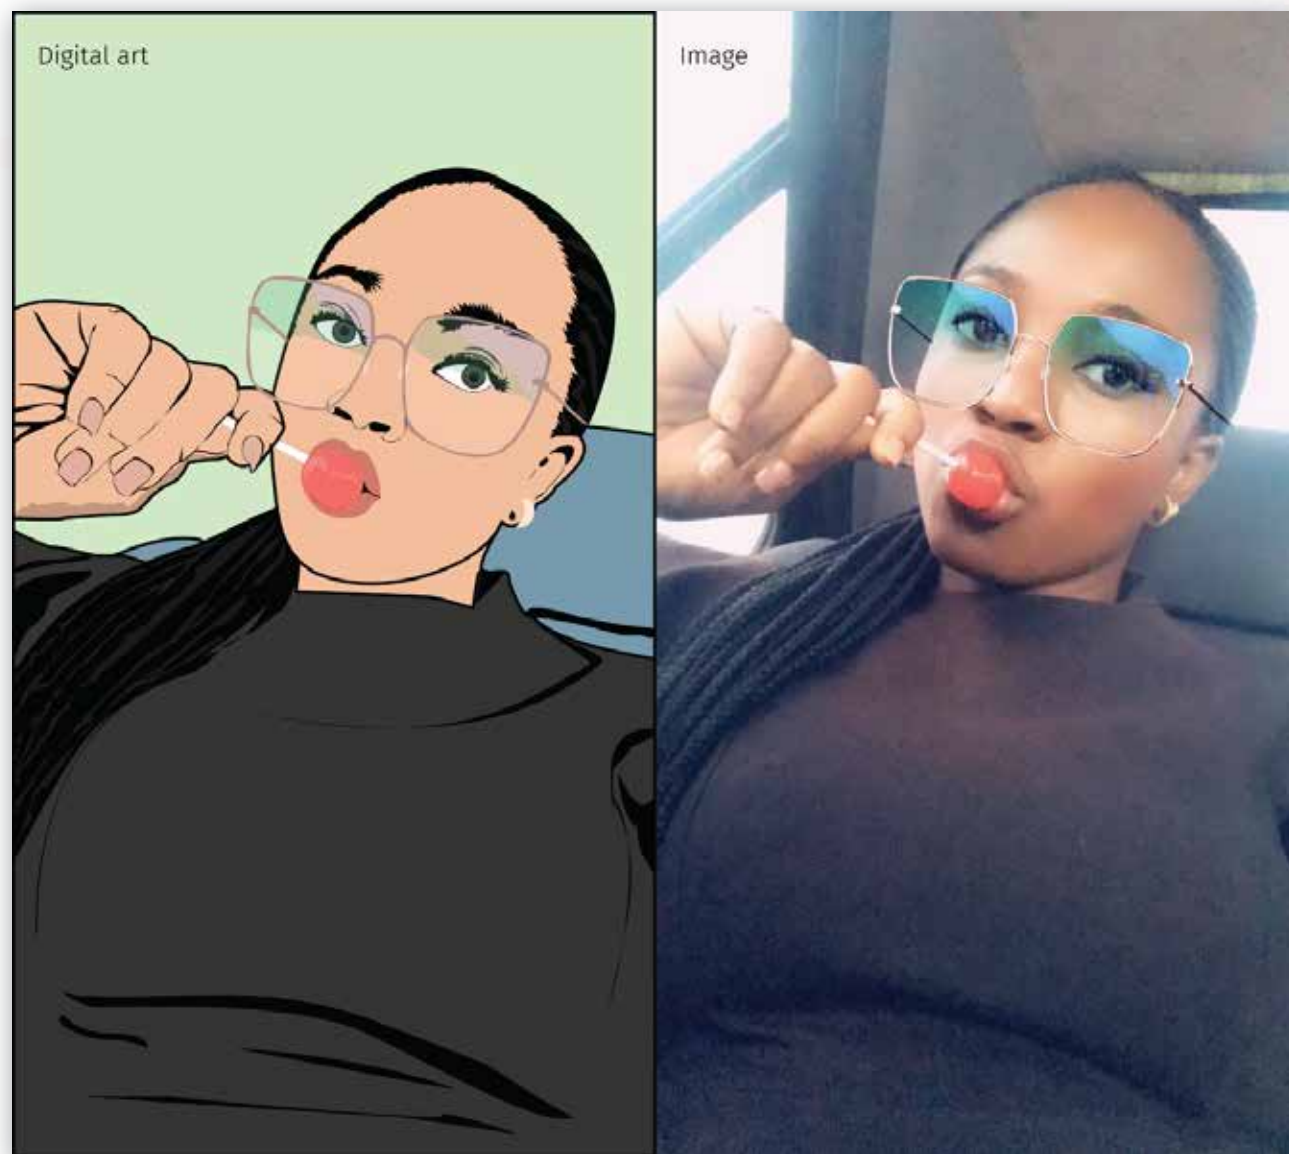

Ay-Teey's Brand Design

Lady C Digital Art

Lady C Digital Art

Digital art design for a client designed by TachMIBS. This digital art was designed using corel draw

Duration: 24 hours.

TachMIBS Mobile-Application