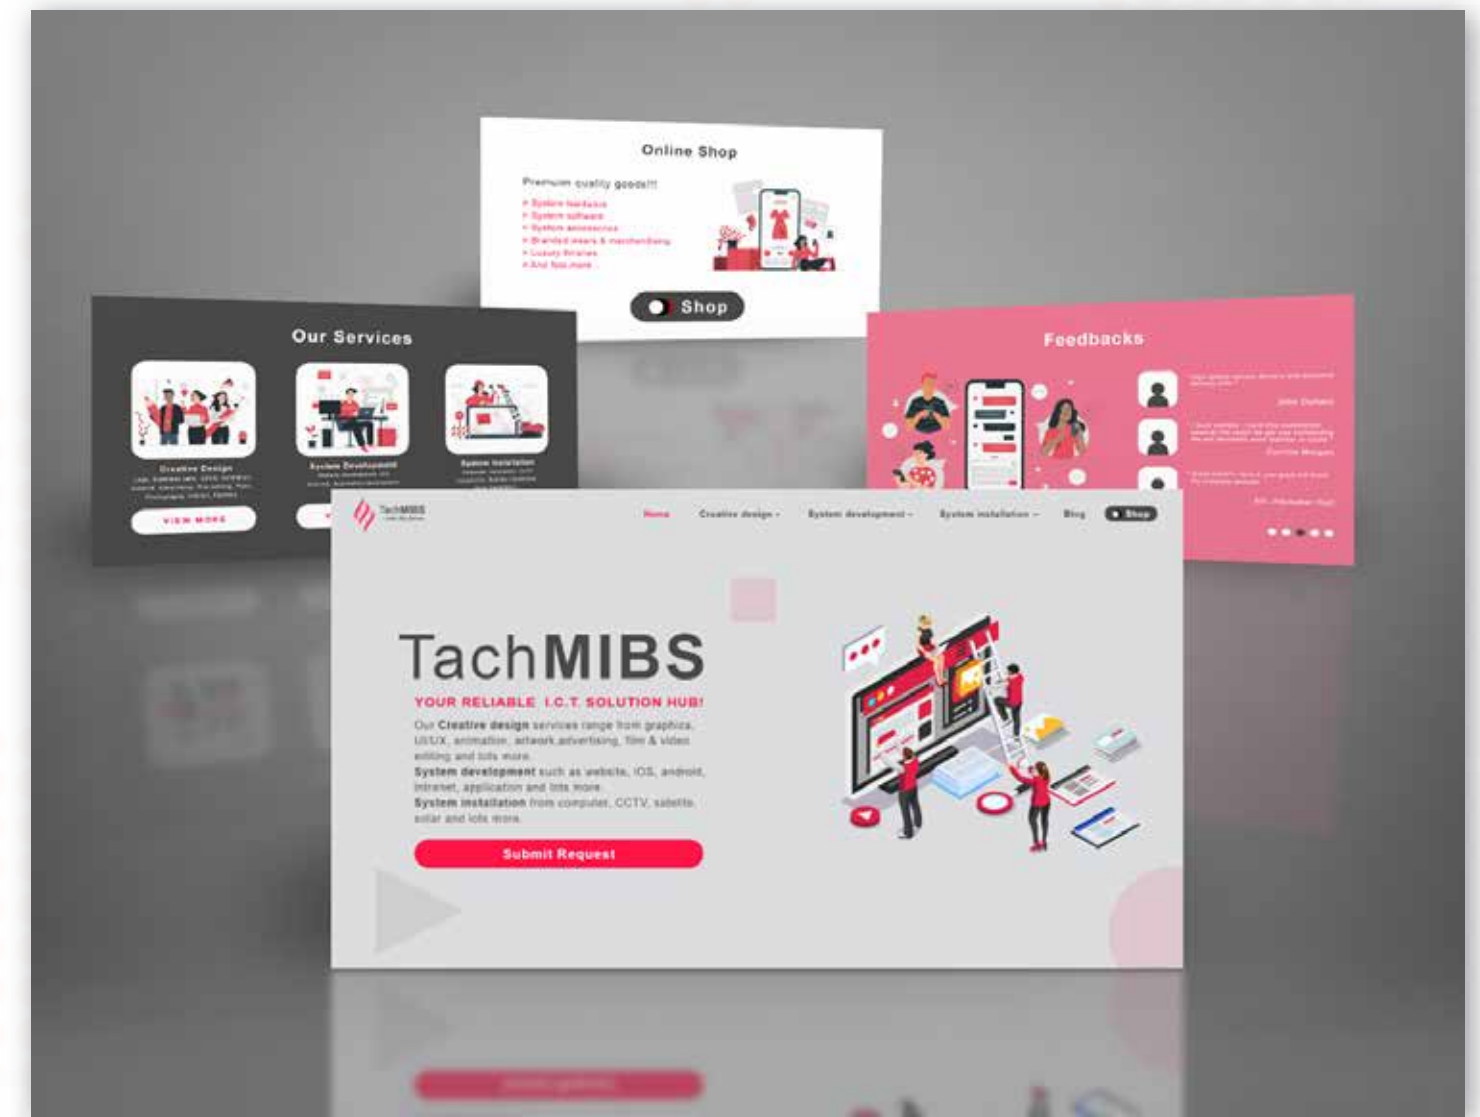

Duration: 26 Weeks.

Scath Mobile-Application

Cre8tive Complete Re-Brand

Cre8tive Complete Re-Brand

Complete re-brand for a tax, financial management brand, design by TachMIBS. This re-brand is was carried out with an upgrade to the existing brand identity, where the brand color was change from "Gold & black" to "green & blue" and the logo was modified to meet current realities. The re-brand was designed using Adobe illustrator & Adobe photoshop.

Duration: 4 Weeks.

MOHGAJ Company Profile

Complete company profile design for a logistics company designed by TachMIBS. Each page was designed with uniqueness with attention to details of the company brand identity. A mockup design was created for presentation purposes. This company profile design was designed using Adobe illustrator & Adobe photoshop.

Duration: 1 Week.

MOHGAJ Company Profile

TachMIBS Website Development

Complete responsive Portfolio website application design and developed by TachMIBS. The website is designed with the brand primary colors as color guide, user experience was given outmost relevancy for seamless navigation by the users, when designing this website. The was developed for both mobile & PC users. Figma was used for the UI/UX while ; HTML, CSS & Javascript was used for the website application development. development.

Duration: 6 Weeks.

TachMIBS Website Development

Touchcore Complete Re-Brand

Touchcore Complete Re-Brand

Complete re-brand for a creativity brand, design by TachMIBS. This re-brand is was carried out with an upgrade to the existing brand identity, where the brand color was change from "red & gold" to "red & white" and the logo was modified to meet current realities. The re-brand was designed using Adobe illustrator & Adobe photoshop.