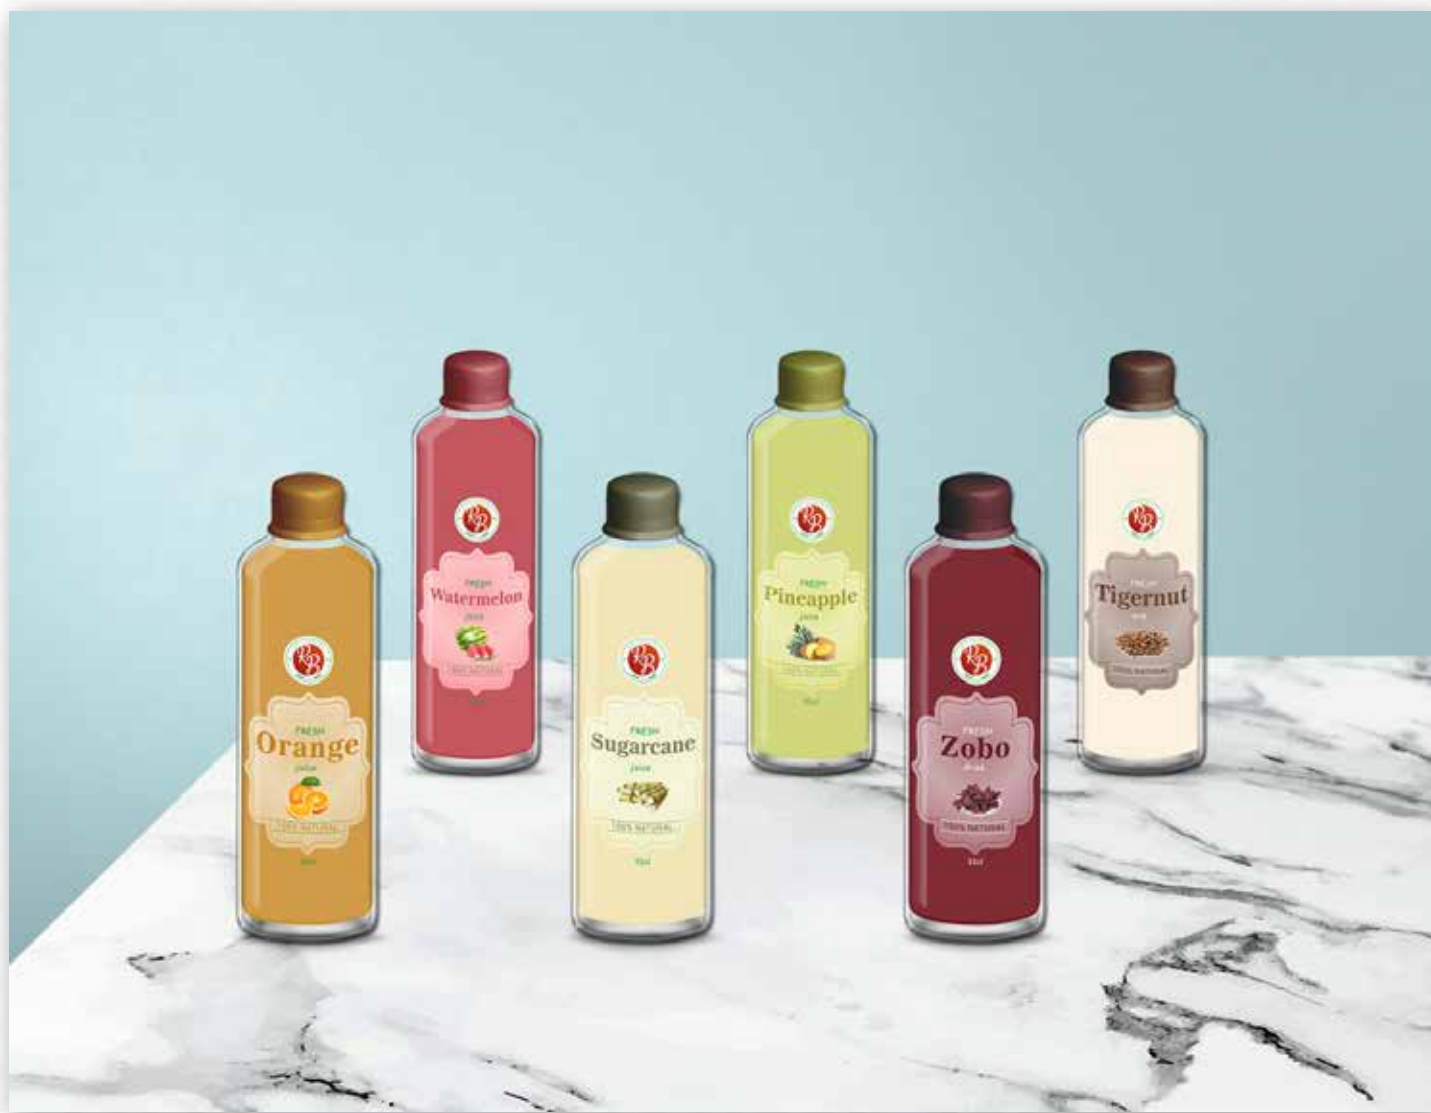

RB Drinks Product Design

RB Drinks Product Design

Complete drinks label and packaging designed by TachMIBS. The colorful label was first design in accordance with the color of the respective drink content; subsequently the product container was designed, the label was attached to the container for presentation purposes. The product design was designed using Adobe illustrator & Adobe photoshop.

Duration: 4 Weeks.

MOHGAJ Company Profile

Complete company profile design for a logistics company designed by TachMIBS. Each page was designed with uniqueness with attention to details of the company brand identity. A mockup design was created for presentation purposes. This company profile design was designed using Adobe illustrator & Adobe photoshop.

Duration: 1 Week.